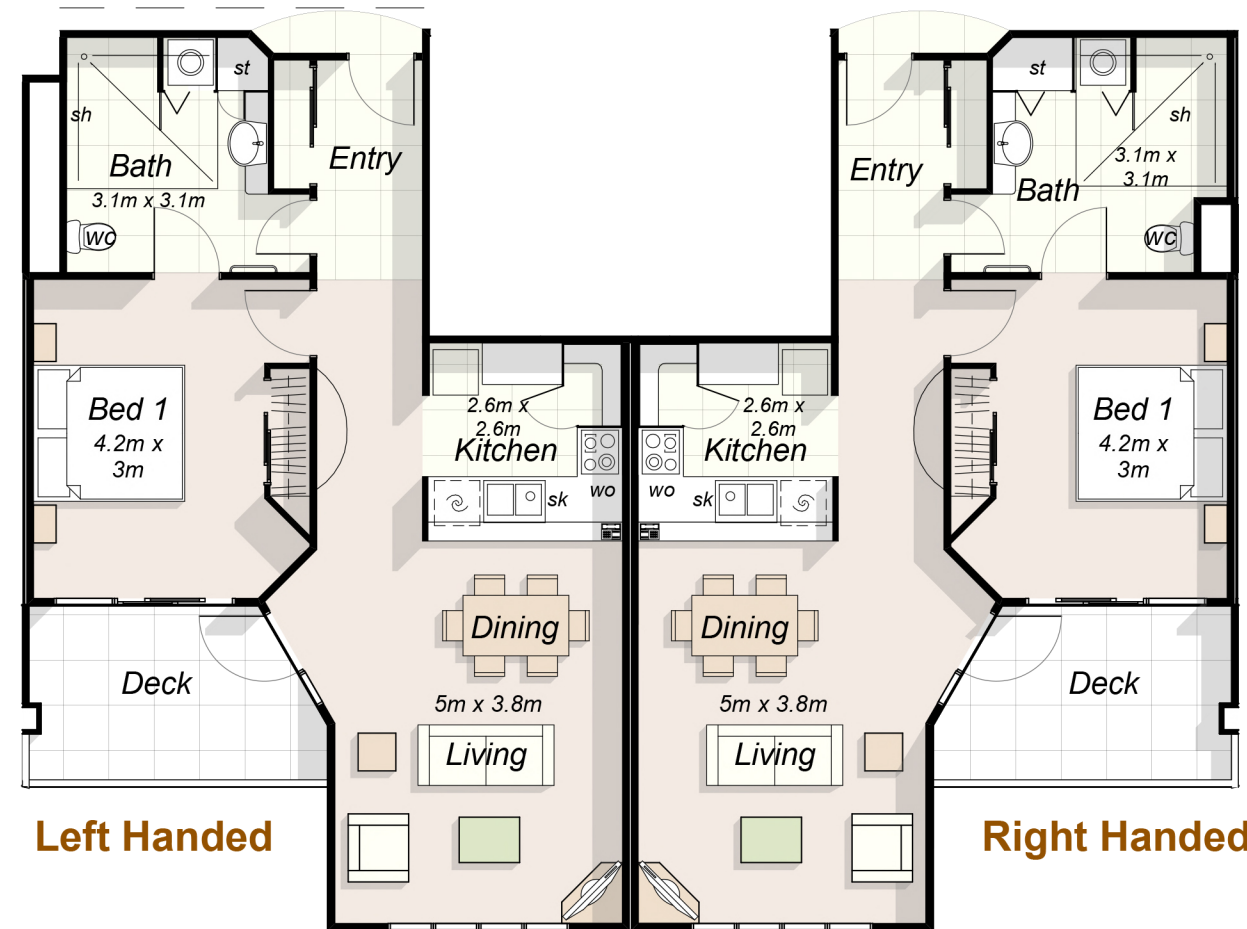

## The Lodge - Unit Type 1

Terrace Area = 7m<sup>2</sup>  
 Internal Area = 63m<sup>2</sup>  
 Total Area = 70m<sup>2</sup>

Final layouts, materials and dimensions may vary slightly from those indicated

## The Lodge - Unit Type 2

Terrace Area = 8m<sup>2</sup>  
 Internal Area = 62m<sup>2</sup>  
 Total Area = 70m<sup>2</sup>

Final layouts, materials and dimensions may vary slightly from those indicated

### Floor Plans

Scale: 1:100 @ A3